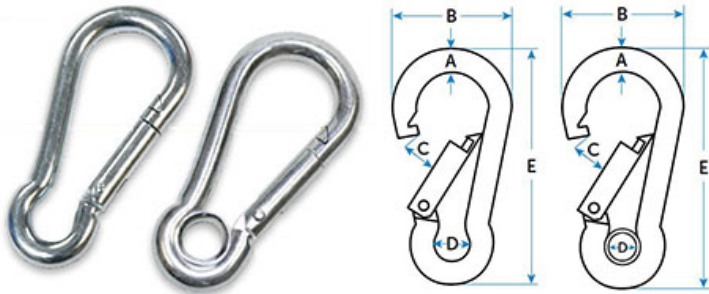

Carabiners

View Standard Items

Download PDF

Request Information / Quote

Carabiners are versatile quick-connect snap hooks. The opening gate is spring-loaded, automatically snaps closed and features an interlock tooth. Use with Wire Rope Lanyards, Nylon Lanyards, rope or other tethering methods. Carabiners without eyelets afford easy attachment to lanyards, while Carabiners with eyelets keep the lanyard or other tether in place at the bottom of the Carabiner. Available from stock in steel with zinc plating and stainless steel.

Compare

NARROW RESULTS

▼ A [mm]

- 5.0 (4)
- 6.0 (4)
- 8.0 (4)
- 9.0 (4)

▼ B [mm]

Product	Material	A [mm]	B [mm]	C [mm]	D [mm]	E [mm]
<input type="checkbox"/> CARAB-187	Steel, Zinc Plated	5.0	26.5	7.0	8.0	50.0
<input type="checkbox"/> CARAB-187S	316 Stainless	5.0	26.5	7.0	8.0	50.0
<input type="checkbox"/> CARAB-250	Steel, Zinc Plated	6.0	30.0	7.5	8.5	60.0
<input type="checkbox"/> CARAB-250S	316 Stainless	6.0	30.0	7.5	8.5	60.0
<input type="checkbox"/> CARAB-312	Steel, Zinc Plated	8.0	40.5	10.0	12.0	80.0

26.5 (4)
 30.0 (4)
 40.0 (2)
 40.5 (2)
 45.0 (4)

▼ C [mm]
 7.0 (4)
 7.5 (4)
 10.0 (4)
 10.5 (4)

▼ D [mm]
 7.8 (2)
 8.0 (2)
 8.5 (2)
 8.7 (2)
 10.8 (2)
 12.0 (4)
 14.0 (2)

▼ E [mm]
 50.0 (4)
 60.0 (4)
 80.0 (4)
 90.0 (4)